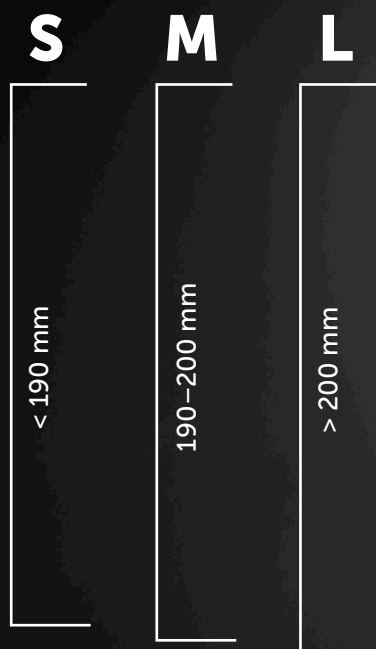

tiki

Breathing Face Protection

TIKI SIZE GUIDE EN 1090-41

Size guide

Size guide for the Tiki mask. For guidance only.

Measure the distance between your upper forehead and the lower edge of your chin.

< 190 mm	Small
190–200 mm	Medium
> 200 mm	Large